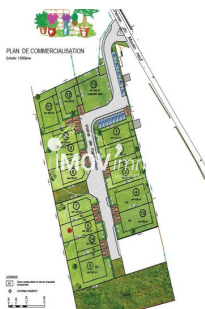

ImovImmo - 3B avenue du marché, 30700 Saint-Quentin-la-Poterie

T. 04 66 01 48 03 - contact@imovimmo.fr - www.imovimmo.fr

RCS 538 320 169 - Code NAF 6831z - SIRET 53832016900021 - Garantie financière : CGAIM - Médiation MEDIMMOCONSO

Document non contractuel - Barème des prix disponible sur notre site internet