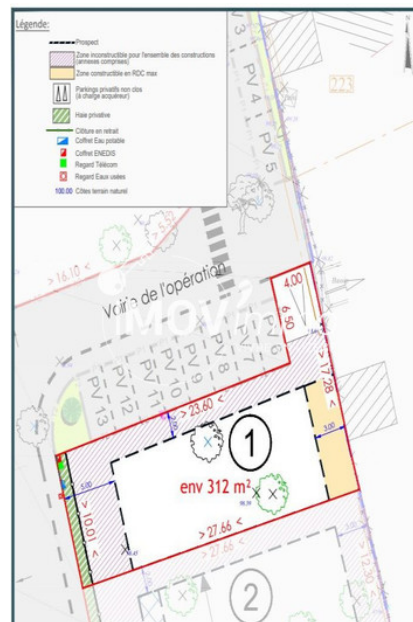

92 000 €

For sale land

Surface : 312 m²

Field appearance : Platt

View : Campagne

Features :

Calm, Building-estata, Marked

Land 1386 Saint-Quentin-la-Poterie

ST QUENTIN LA POTERIE-EXCLUSIVE- Building plot of 400m² with a footprint of 180m² in a quiet area and within walking distance of shops- SERVICED LAND in a dead-end street.

Fees and charges :

92 000 € fees included