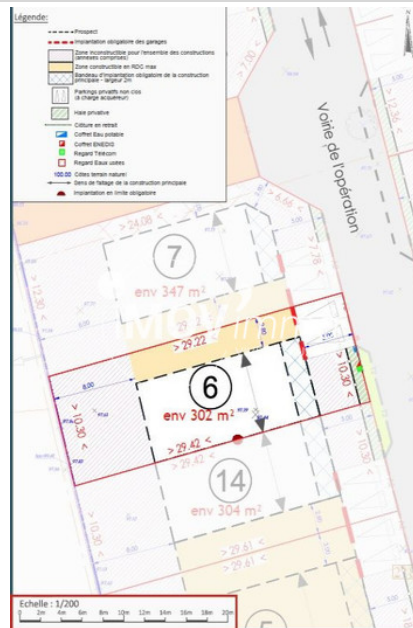

95 000 €

For sale land

Surface : 302 m<sup>2</sup>

Field appearance : Platt

View : Campagne

Features :

Calm, Building-estata, Marked

### Land Saint-Quentin-la-Poterie

ST QUENTIN LA POTERIE-EXCLUSIVE- Building plot of 400m<sup>2</sup> with a footprint of 180m<sup>2</sup> in a quiet area and within walking distance of shops- SERVICED LAND in a dead-end street.