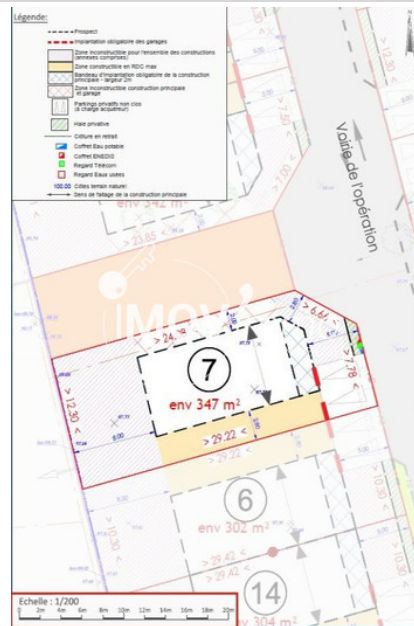

99 900 €

For sale land

Surface : 347 m<sup>2</sup>

Field appearance : Platt

View : Campagne

Features :

Calm, Building-estata, Marked

### Land Saint-Quentin-la-Poterie

ST QUENTIN LA POTERIE-EXCLUSIVE- Building plot of 400m<sup>2</sup> with a footprint of 180m<sup>2</sup> in a quiet area and within walking distance of shops- SERVICED LAND in a dead-end street.