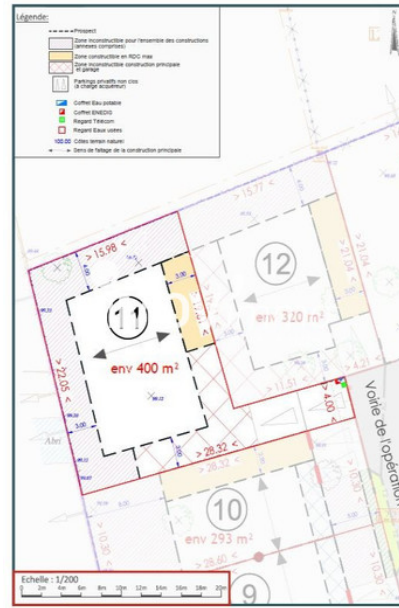

117 000 €

For sale land

Surface : 400 m²

Field appearance : Platt

View : Campagne

Features :

Calm, Building-estata, Marked

Land Saint-Quentin-la-Poterie

ST QUENTIN LA POTERIE-EXCLUSIVE- Building plot of 400m² with a footprint of 180m² in a quiet area and within walking distance of shops- SERVICED LAND in a dead-end street.

Fees and charges :

117 000 € fees included